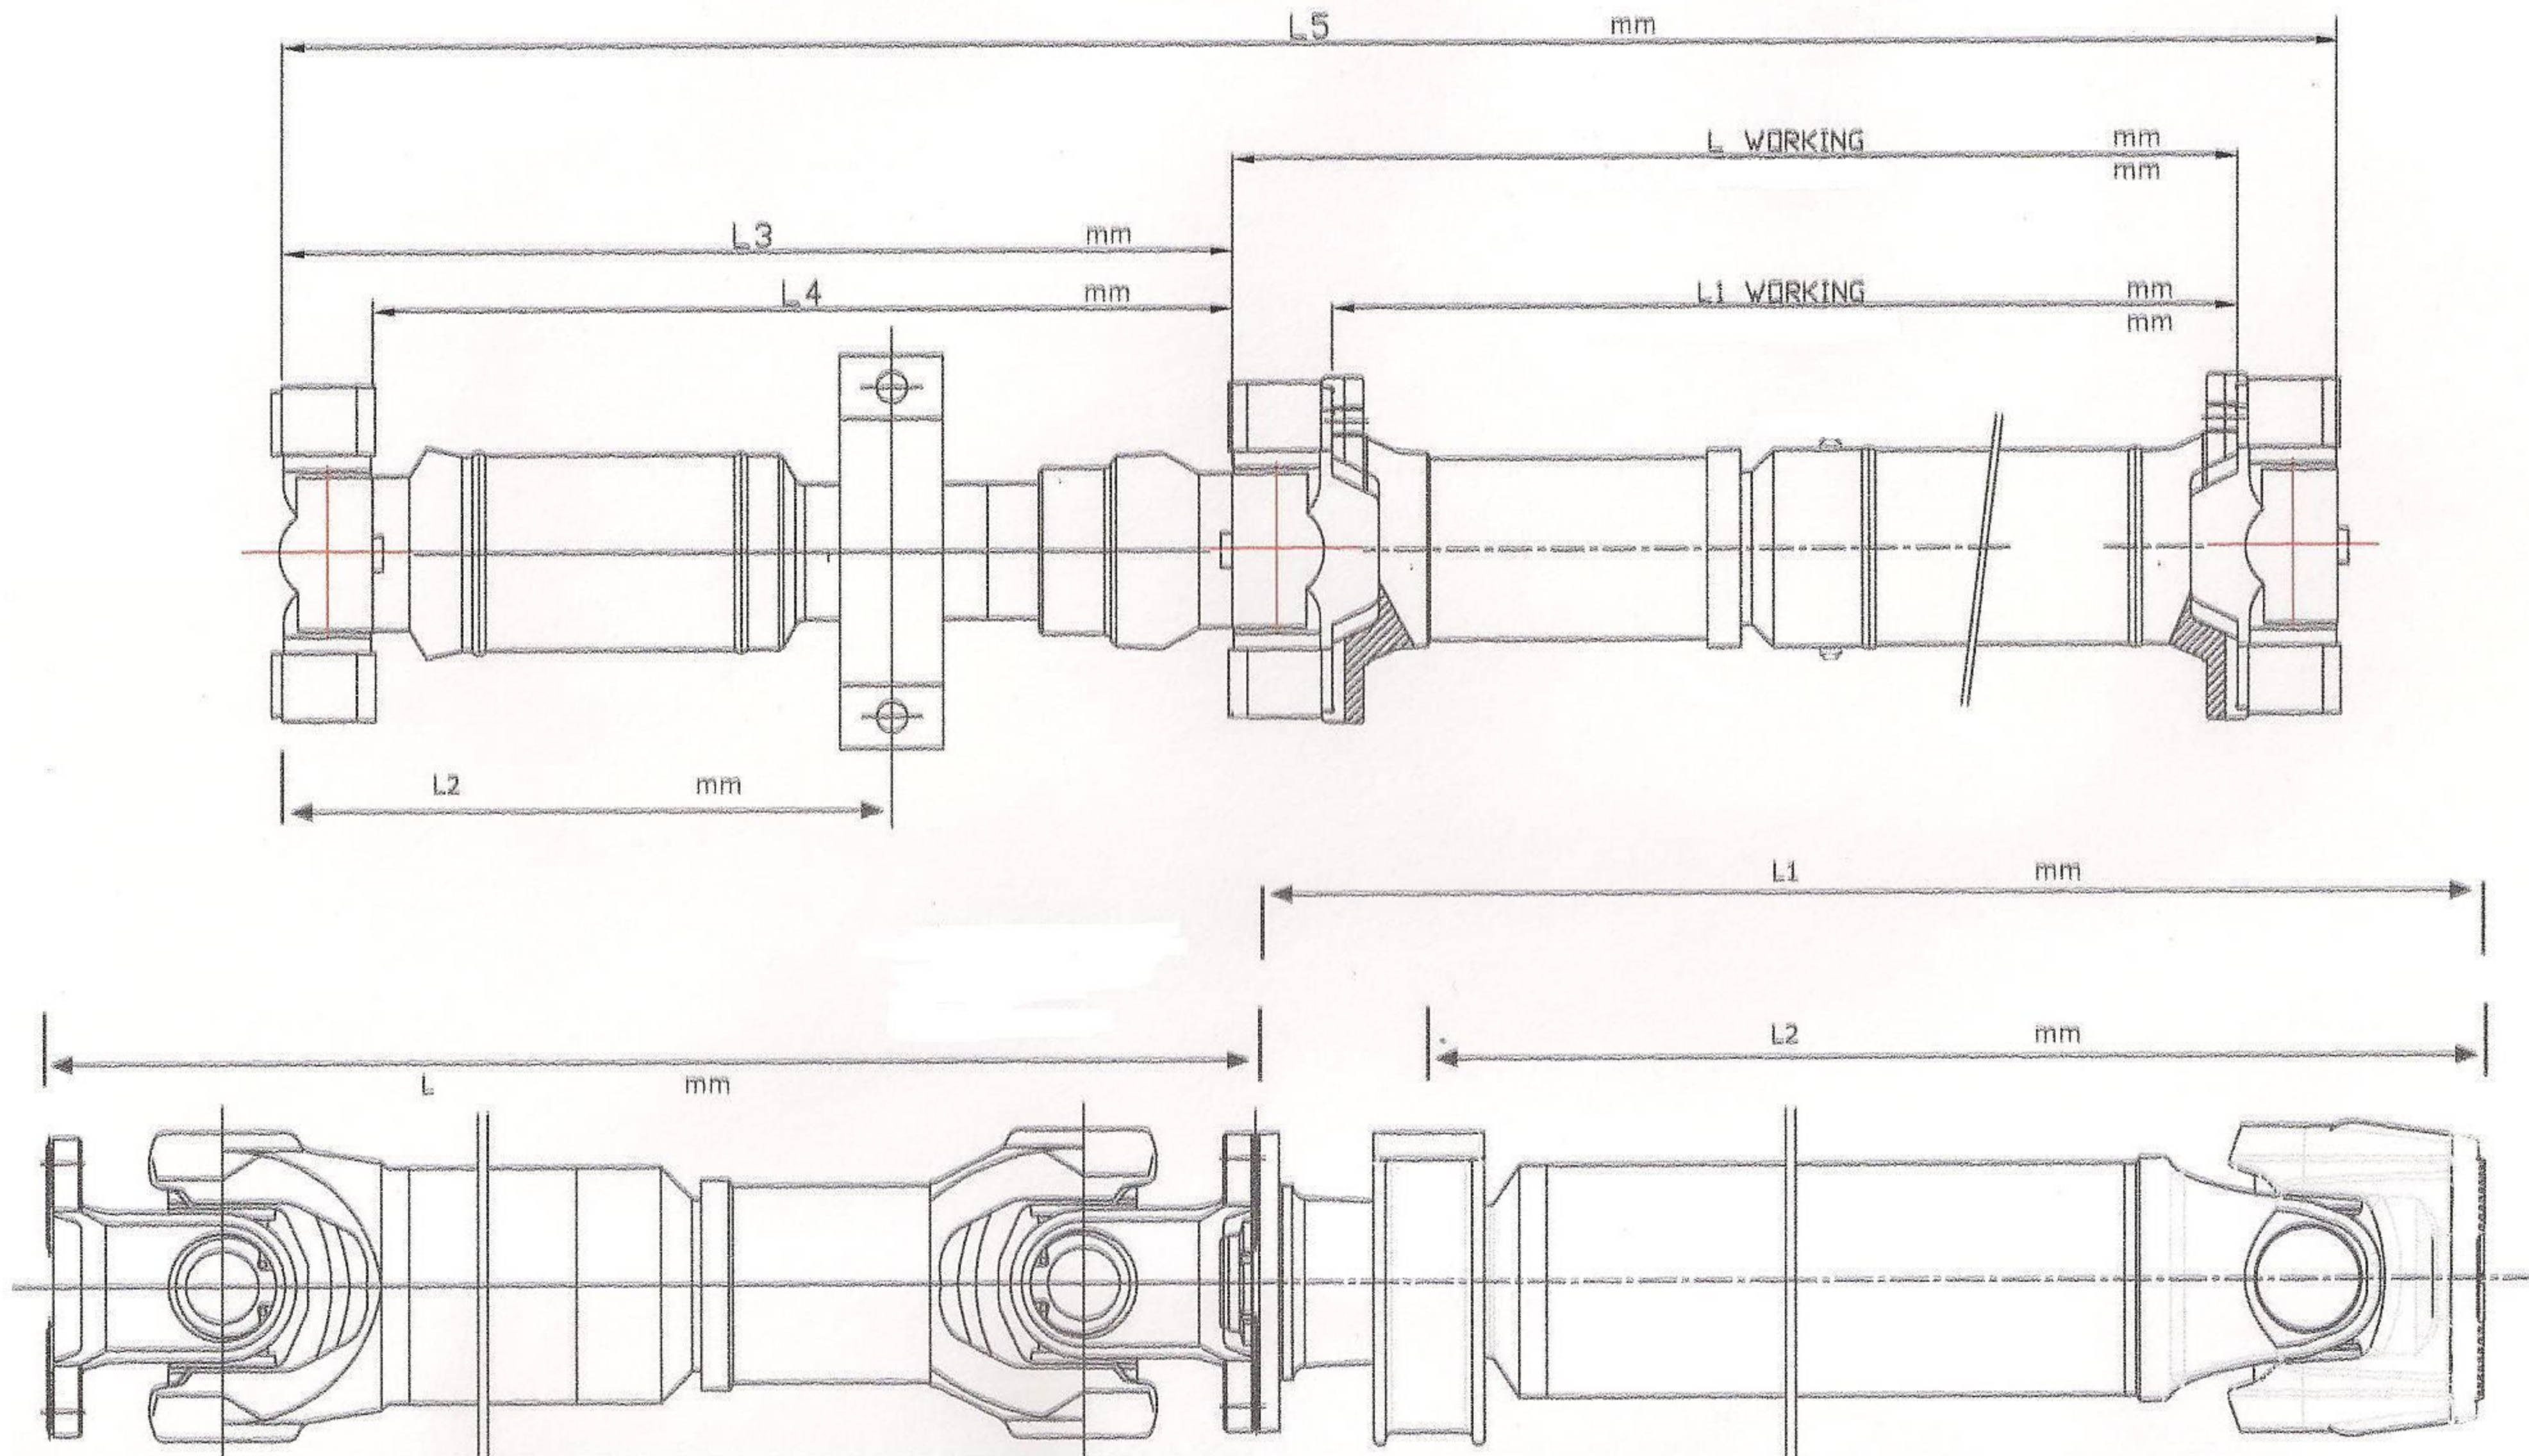

## TWO PIECE DRIVESHAFT MEASUREMENT GUIDE

FACT 2/189 Cheltenham Rd  
 Keysborough, Victoria, Australia 3173.  
 Phone. 03 97063166 Fax. 03 97063657  
[WWW.GJDRIVELINES.COM.AU](http://WWW.GJDRIVELINES.COM.AU)  
 Find us on FACEBOOK