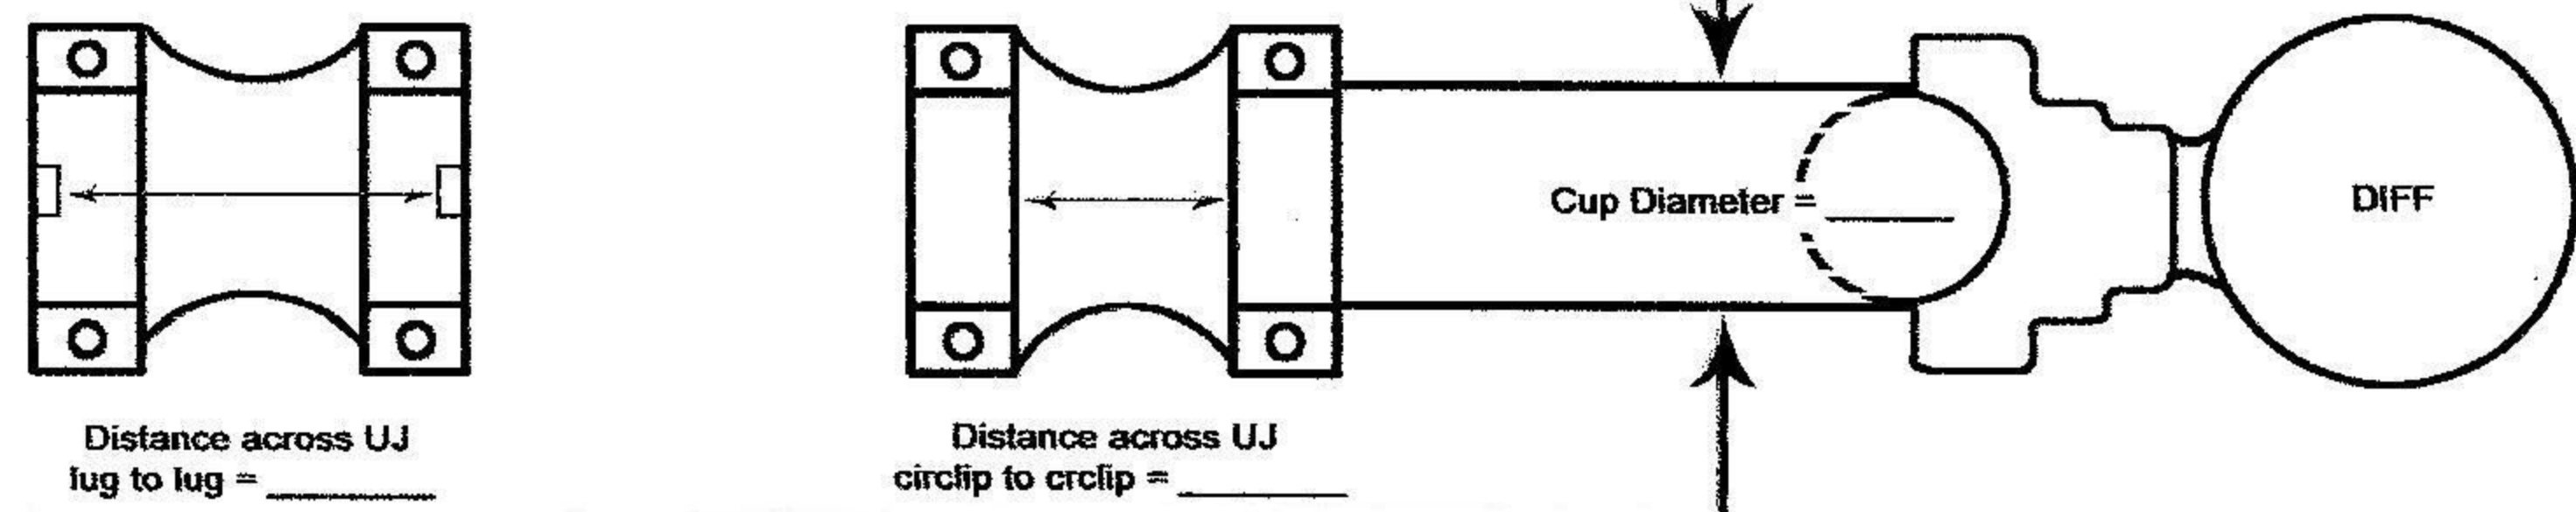

Name	Phone	
Address	Email	
Vehicle Make	Model	
Engine	RPM	HP/KW
Diff	Gearbox	
Comments		

Universal Joint Dimension

Ph. 03 97063166 Fax. 03 97063657
 Email. gjdrivelines@live.com.au
www.gjdrivelines.com.au