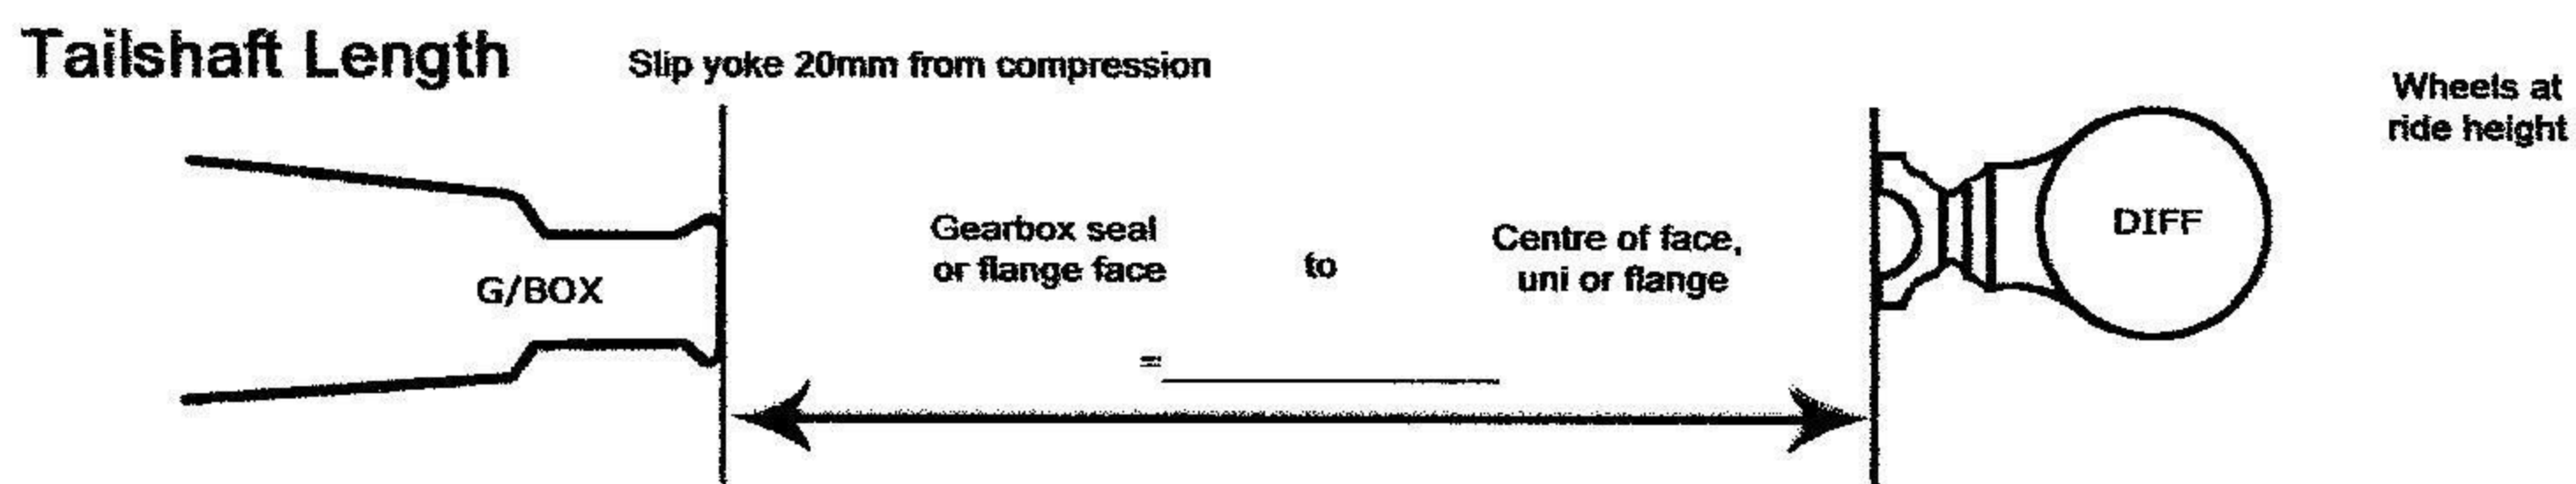

Name	Phone	
Address	Email	
Vehicle Make	Model	
Engine	RPM	HP/KW
Diff	Gearbox	
Comments		

Universal Joint Dimension

Ph. 03 97063166 Fax. 03 97063657
 Email. gjdrivelines@live.com.au
www.gjdrivelines.com.au